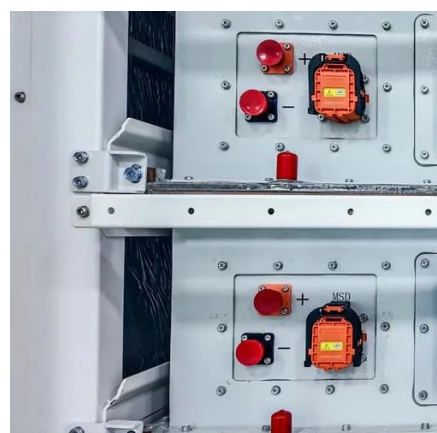

[Outdoor Communication Cabinets and Power ...](#)

These cabinets not only provide essential physical protection for various communication devices but also support continuous power supply ...

[Croatia outdoor communication battery cabinet ...](#)