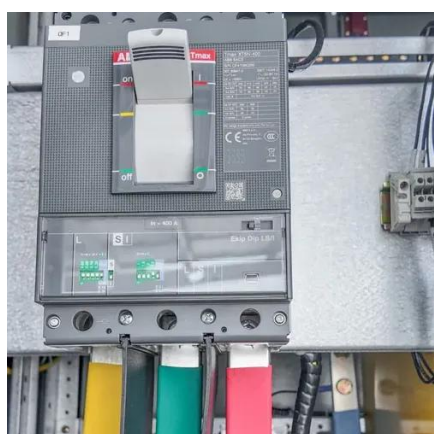

48V Outdoor Integrated Power Supply Cabinet
Communication Power Cabinet Designed to house
a variety of communications equipment, CUBE
customers take advantage of our engineering ...