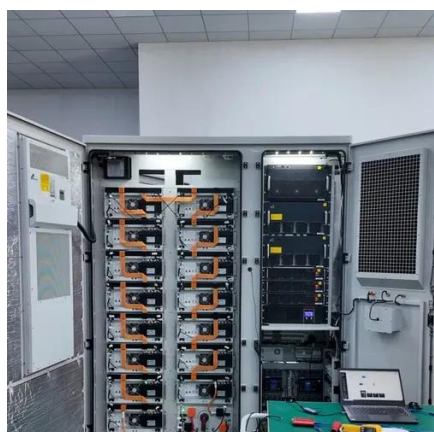

Outdoor communication energy cabinet

It integrates multiple power generation options, including solar panels and wind turbines, along with a lithium iron phosphate battery storage system. This combination ensures continuous ...