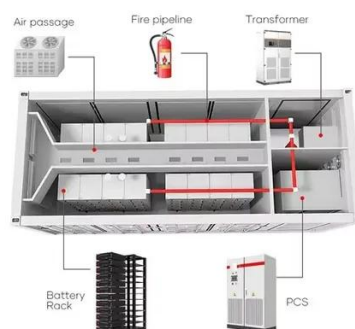

[Telecommunication Power Supplies](#)

There are also many different types of power supply installations, including those which are installed indoors for communication centers and other ...

[How to use BESS outdoor communication power supply](#)

Aug 31, 2023 · This thesis project, carried out at Northvolt Systems, aims to analyze the existing and readily used communication interfaces for a specific set of mobile BESS applications.

[Outdoor communication power supply BESS industry](#)

Power Conversion System (PCS) The Power Conversion System (PCS) is a key component that manages the flow of energy between the battery and external power sources. What makes ...

[Leveraging Battery Energy Storage for Enhanced Efficiency in ...](#)

BESS can act as a reliable backup power source during grid outages. The stored energy in the batteries is readily available to power critical telecom equipment, ensuring uninterrupted ...

[El Salvador Outdoor Communication Power Supply BESS](#)