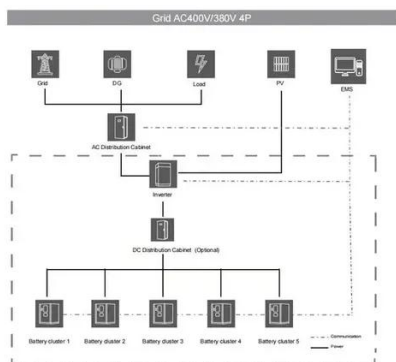

LOBAMBA ENERGY STORAGE CABINET POWERING THE ...

Ideal for retail stores, restaurants, small factories, telecom base stations, and temporary event sites, these cabinets combine rugged protection (IP54), integrated inverters, and scalable rack ...