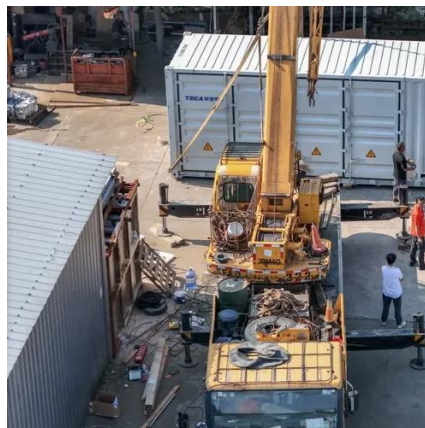

Mobile Battery Energy Storage Generac Mobile is committed to leading the evolution to more resilient, efficient and sustainable energy solutions. Our ...

[Ljubljana Lithium Battery Packs: Powering Sustainable Energy ...](#)

Summary: Explore how Ljubljana's lithium battery innovations are reshaping energy storage across industries. Discover key applications, market trends, and why custom battery solutions ...