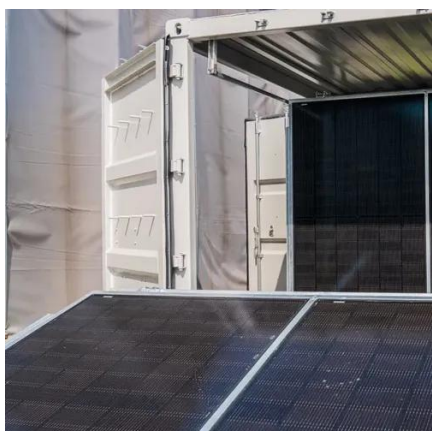

[1MWh 5MWh 10Mwh ESS Container Energy Storage System](#)