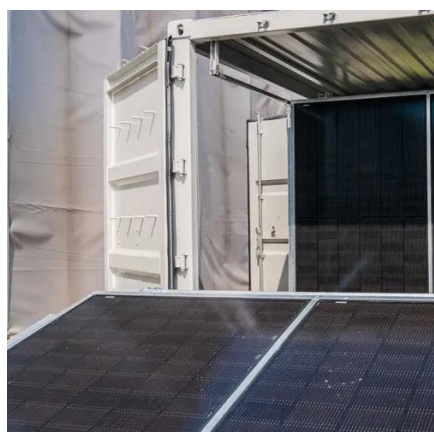

High quality Pole Mounted Outdoor Power Cabinet, Telecom Equipment Cabinet With DC Air Conditioner from China, China's leading product ...