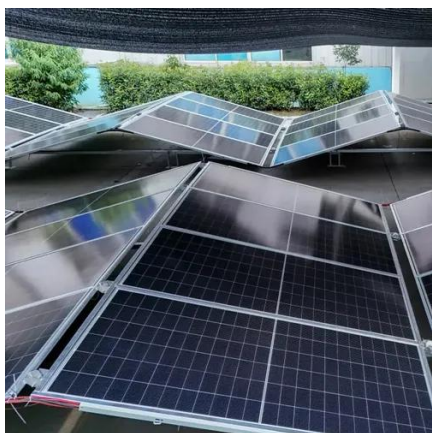

Lesotho base station distribution cabinet company