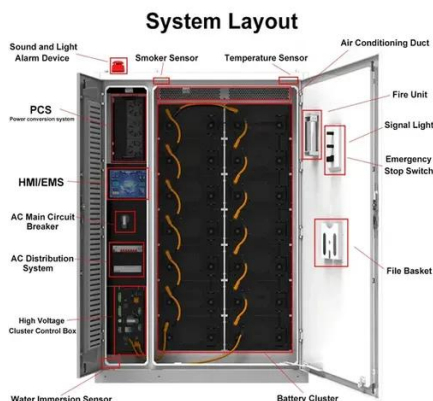

[Lesotho Electric Power Transmission & Distribution Equipment ...](#)

6Wresearch actively monitors the Lesotho Electric Power Transmission & Distribution Equipment Market and publishes its comprehensive annual report, highlighting emerging trends, growth ...

[LESOTHO BATTERY EXPLOSION PROOF CABINET ...](#)

Ranging from 208kWh to 418kWh, each BESS cabinet features liquid cooling for precise temperature control, integrated fire protection, modular BMS architecture, and long-lifespan ...