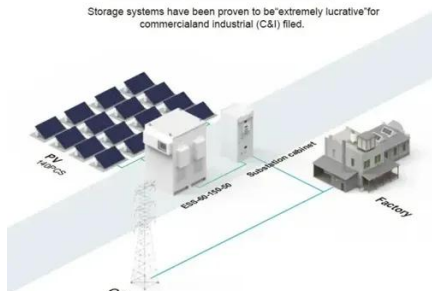

BASIC APPLICATION