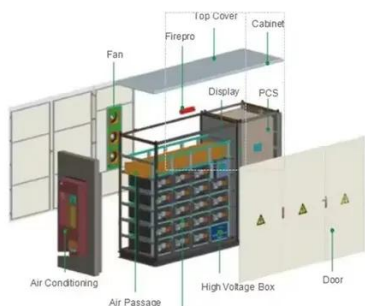

[Lesotho XL-21 Power Distribution Cabinet- Dongfeng-covering ...](#)

The front of the distribution box has a door that, when opened, exposes all internal equipment for easy maintenance. The XL type power distribution cabinet is used in industrial and mining ...

[Solar container communication station energy storage integrated base](#)

The one-stop energy storage system for communication base stations is specially designed for base station energy storage. Users can use the energy storage system to discharge during

WHAT IS TRANSMISSION AMP DISTRIBUTION IN LESOTHO?

What is the current of the communication base station cabinet A base transceiver station (BTS) or a baseband unit (BBU) is a piece of equipment that facilitates between (UE) and a network. ...

Base Station Cabinets

Base Station Cabinets to convert mobile radios into desktop base stations.

Lesotho XL-21 Power Distribution Cabinet- Dongfeng-covering ...

The XL-21 type low-voltage power distribution cabinet is an indoor wall-mounted, single-sided front-opening distribution device. Its basic structure is made of bent steel plates and welded ...