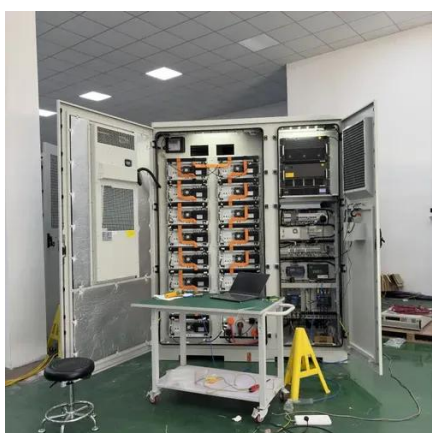

Battery swap cabinet