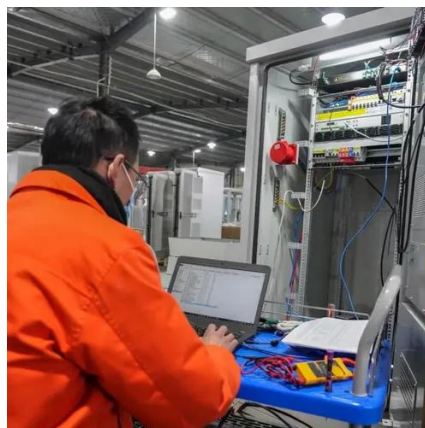

Angola BMS battery exchange cabinet

Swapping battery station for motorcycle 3.How does a motorcycle battery swapping station charge batteries. The power exchange cabinet has a built-in charging system, and ...

SWISS BMS BATTERY EXCHANGE CABINET

What is the Energy Cabinet?Smart Management and Convenience Intelligent Monitoring System: Integrated with a smart monitoring system, the Energy Cabinet provides real-time battery ...