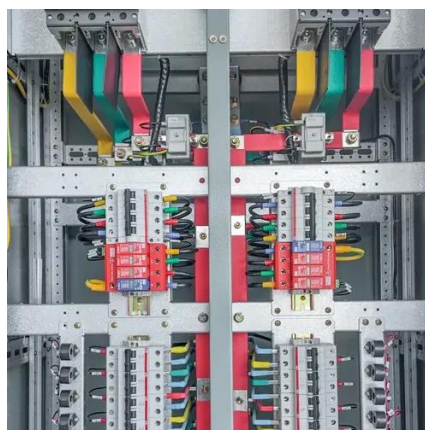

[CATL 90KW/266KWH All-in-one Outdoor Cabinet BESS](#)

90KW/266KWH All-in-one Fully integrated Outdoor Cabinet BESS produced by catl Individual pricing for large scale projects and wholesale demands is available. ...