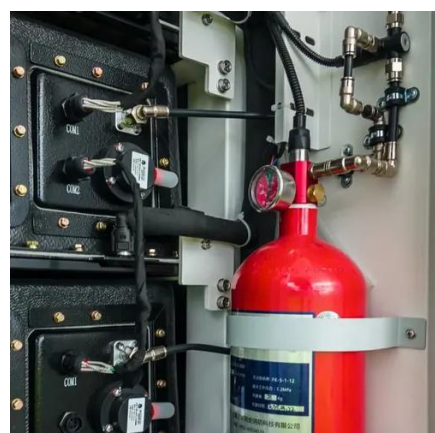

[Outdoor Cabinet BESS: Smart Industrial Power Solutions](#)

Businesses worldwide confront escalating demands for stable, eco-friendly power amid volatile grids and renewable surges. An energy storage system (ESS) revolutionizes this ...

[Where is the power supply for the Kiribati BESS outdoor ...](#)