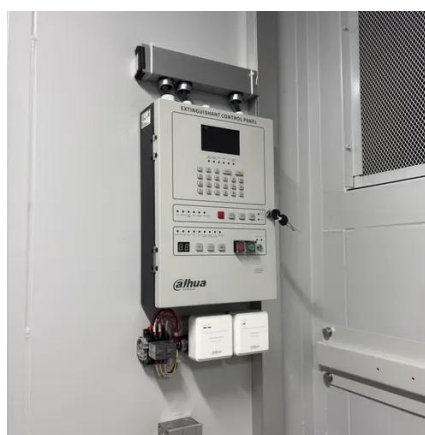

[KINSHASA ENERGY STORAGE SOLUTIONS](#)

The energy storage formula of energy storage elements isn't just textbook jargon--it's the secret sauce behind everything from your smartphone's battery life to grid-scale power reserves.

[KINSHASA NEW ENERGY BATTERY CABINET CODE](#)

New Energy Automatic Battery Cabinet Self-service What is the Energy Cabinet?Smart Management and Convenience Intelligent Monitoring System: Integrated with a smart ...