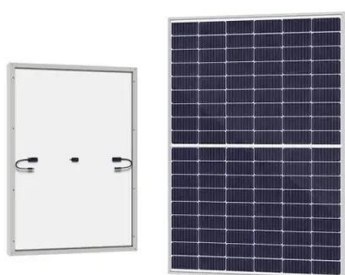

Lockable Glass Front Door for 600/800mm deep cabinets, Lockable Mesh Front Door for 1000mm deep Server cabinets INCLUDES Fixed Vented ...