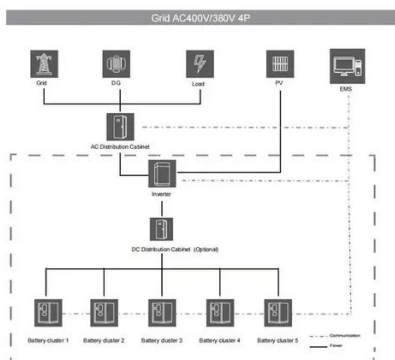

VERSATILE DESIGN: Ideal for high-density IT environments, our 42U network cabinet is robust, supporting up to 2400 lbs on its casters. The top is compatible with cooling fans to help protect ...