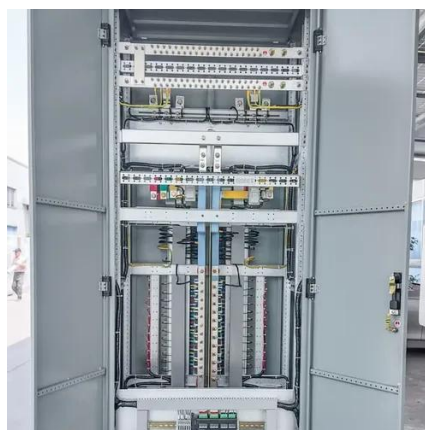

[ISRAELI+MODULAR+ENERGY+STORAGE+CABINET ,+1000MM+DEEP ...](#)

ISRAELI+MODULAR+ENERGY+STORAGE+CABINET ,+1000MM+DEEP, request quote,price and delivery information, for this item, Sierra Ic Inc