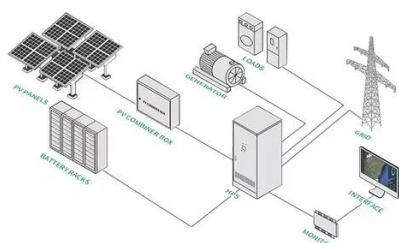

Intelligent type of Lome solar cell cabinet for base stations

[Mobile integrated communication base station solar cell cabinet](#)

Wherever you are, we're here to provide you with reliable content and services related to Mobile integrated communication base station solar cell cabinet, including cutting-edge solar energy ...