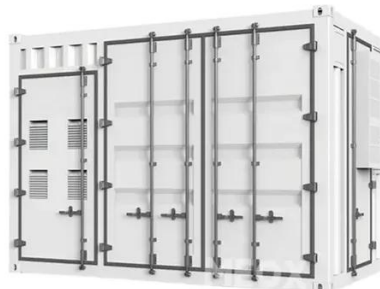

[What Is an Energy Cabinet and How Does It Work? . SolarInfo](#)

Powering a 5G outdoor base station cabinet, a solar microgrid, or an industrial power node, the energy cabinet integrates power conversion, energy storage, and intelligent ...