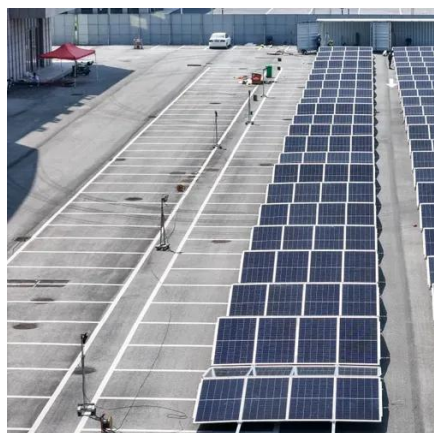

Intelligent integrated energy storage cabinet for port terminals in riga

Intelligent integrated energy storage cabinet for port terminals in rig

[Hoi Dóng Pin Xe Dien , Customized BMS solutions to unleash ...](#)