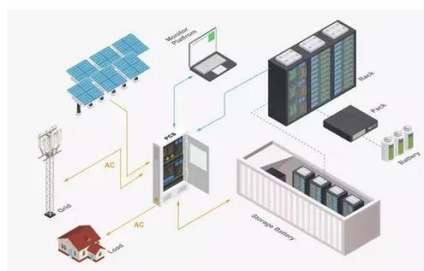

To address the challenges posed by the large-scale integration of electric vehicles and new energy sources on the stability of power system operations and the efficient utilization ...