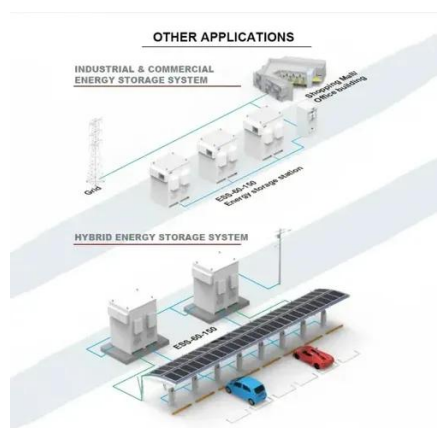

### [HLBWG Photovoltaic Grid-Connected Cabinet](#)

Photovoltaic grid-connected cabinet is a distribution equipment connecting photovoltaic power station and power grid, and is the total outgoing of photovoltaic power station in the ...

### [Identification and land-Environment analysis of ...](#)

This study investigates the distribution and impact of photovoltaic (PV) stations in the arid Northwest China, a crucial area for ...

### [Energy Storage System& PV power station integrated solution: A ...](#)

1. Solar-Energy Storage-Charging Integration:  
Efficient · Green · Intelligent GSL Energy's solar-  
energy storage-charging integrated system  
seamlessly combines solar ...