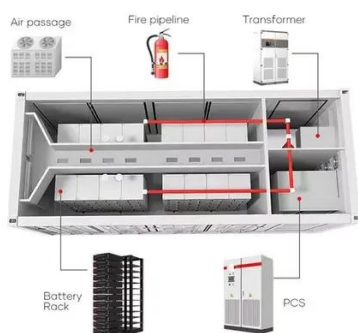

[INTELLIGENT definition and meaning , Collins English Dictionary](#)

A person or animal that is intelligent has the ability to think, understand, and learn things quickly and well. Susan's a very bright and intelligent woman who knows her own mind. lively and ...