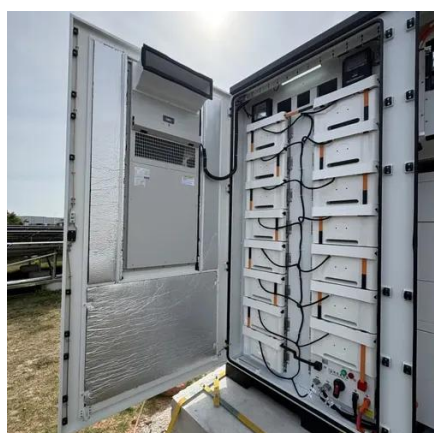

UPS Battery Cabinets

..40 Introduction This manual contains information intended to help owners and operators understand how to safely and properly prepare, install, and operat. ZincFive batteries. To ...