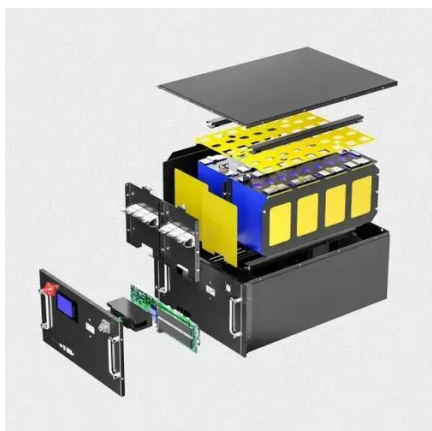

Installation of shockproof baffle for battery cabinet

Installation of shockproof baffle for battery cabinet

[Install & set up Google Play Games on your PC](#)

The specific items are noted during installation. For more info about how to update your PC, contact the PC manufacturer. If prompted, turn on Windows Hypervisor Platform when you run ...

[Shock & Vibration Isolation Mount Kits for ...](#)

Shock & Vibration Isolation Mount Kit are designed to protect against shaking

Diamond at Lowes

The Light Baffle is used to finish the bottom of the cabinets, while also concealing undercabinet moulding.