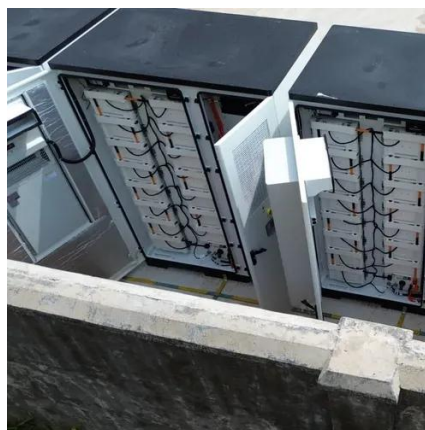

Accommodating up to 48 bullet style breakers in a 23-inch rack space, the Integrated DC Power System fits full-rack features in less than a half-rack of space. Highly powerful system ...

MT Series

The MT Series delivers 150 to 250 kW of programmable DC power per floor-standing cabinet, using high-frequency IGBT current-fed power ...