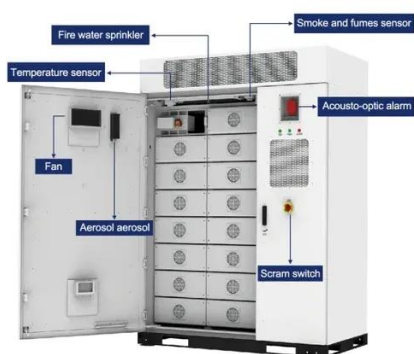

[NavePoint 42U Server Rack Cabinet, 1000mm depth, Fan ...](#)

The 42U NavePoint Commercial Series network server cabinets have capacity and quality --everything it takes to get the job done right for your high-density applications that rack and ...