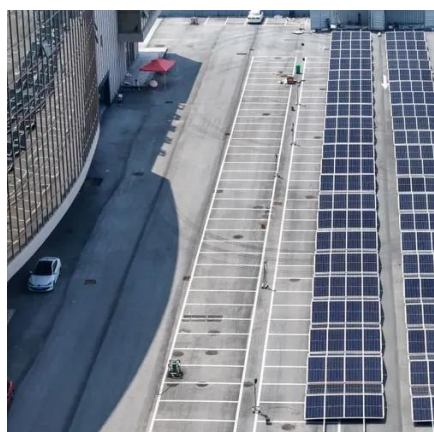

Our range of Server Racks have been designed specifically to house all industry standard servers with an overall external depth of 1000mm. ...

[Xtreme 12U IP54 Server Racks 600mm Wide 1000mm Deep](#)

The Xtreme 12U IP54 Server Rack is a 47U high, 600mm wide and 1000mm deep free standing server rack from Server Room Environments for use in industrial computer rooms, datacentres ...