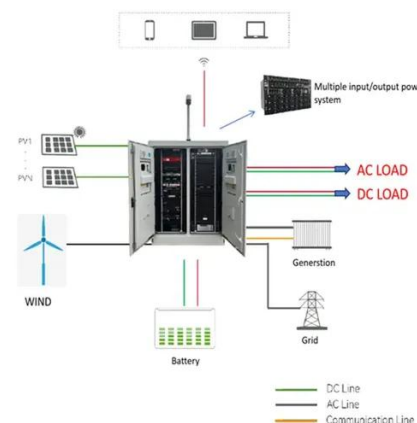

[Industrial Solar + Storage System in Ningde, Fujian, China](#)

This advanced 30 kW solar PV and 20kW/50kWh Energy Storage System (ESS) project is designed to optimize energy efficiency and cost savings for an industrial facility in Ningde, ...