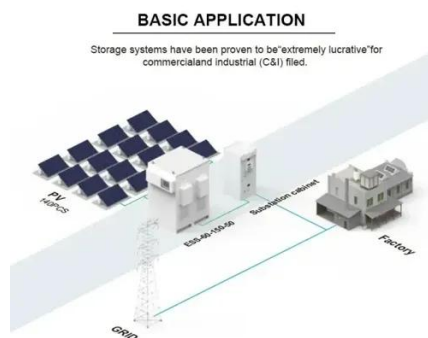

Industrial ESS Cabinets provide megawatt-scale energy storage for factories, data centers & utilities. Discover how these high-capacity battery systems reduce demand charges, enable ...