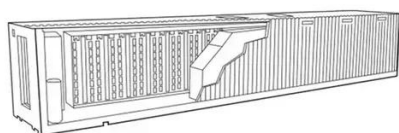

The ZetaFrame® Cabinet System offers customizable, high-strength solutions for data centers, ensuring scalability and efficiency for various ...

[Industrial Chassis , iStarUSA Products , WN3610](#)

WN Series Cabinet is built with high-quality aluminum/steel structures. With vented doors and cooling fans, WN series provides excellent air circulation for servers and other devices. ...

[ShowMeCables 42U Server Rack Cabinet (White), ...](#)

Our 42U server rack cabinet has a perforated front and French rear doors to facilitate airflow. Quick-release, lockable side panels allow for easy ...

[Server Rack and Cabinet - Lepin Network](#)

We offer modular data center infrastructure solutions and services, provides advanced cold aisle system. various of network cabinet, server rack, wall mount rack, open rack frames and etc.

[1000mm depth rack-mount server cabinet , Newegg](#)