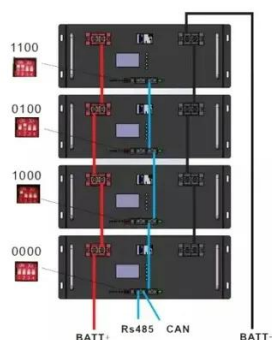

Indonesia Data Center Cabinet 1000mm Depth