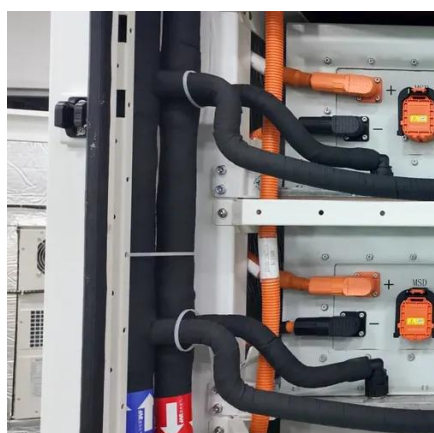

[Data Center 42U 800x1000mm Rack Cabinet . DECKRO](#)

D-Center series are designed to provide maximum performance with a professional technical, aesthetic look and super passive ventilation for data center infrastructure and are available in ...