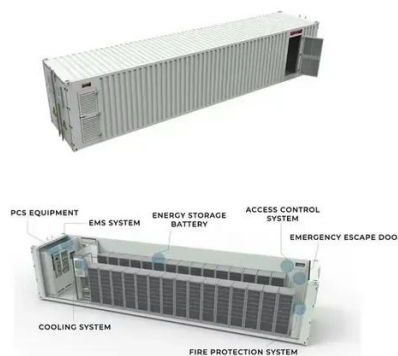

IP54 Enclosures

What is IP54 Enclosure? At Nema Enclosures, we adhere to the IEC's standards for determining enclosures' capabilities. Their International (or ...