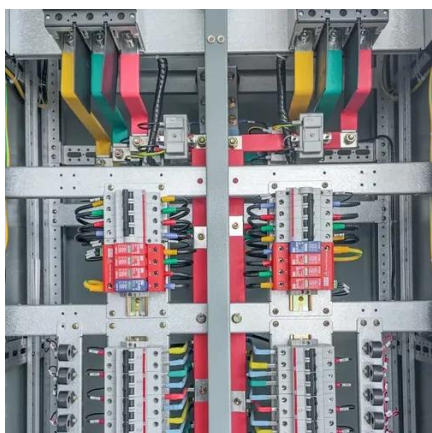

IP54 vs IP65 - Similarities, Differences and ...

Following are the major applications of those electrical products which have either IP54 label or IP65 written on them. Practical ...