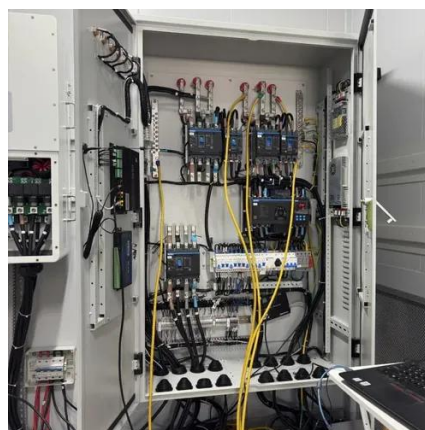

[800V 200KWH high voltage lithium ion battery BESS](#)

EGbatt Innovative High-Voltage ESS Battery Solutions 800V 200KWH high voltage lithium battery is a flexible, modular and extensible battery energy system solution. The design of EGbatt ...