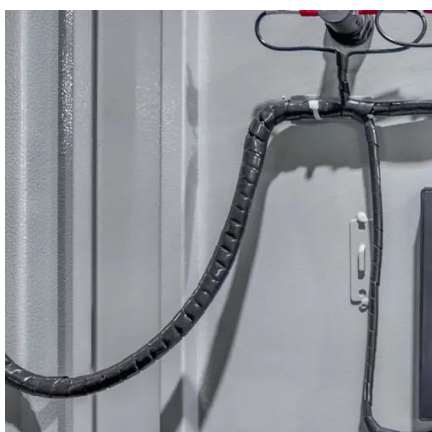

[Huawei Solar Power Module S4850G1 For Outdoor Cabinet ...](#)

High quality Huawei Solar Power Module S4850G1 For Outdoor Cabinet EN3M61SSUA01 from China, China's leading Solar Power Module S4850G1 product, with strict quality control ...