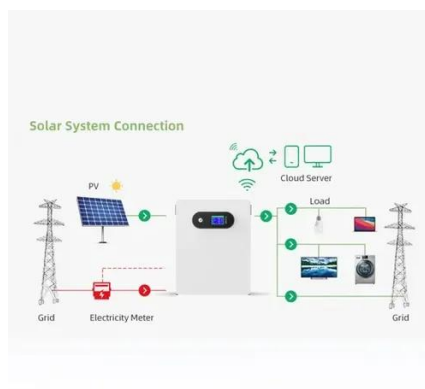

[Outdoor Huawei ICC350-H1-C1 integrated power cabinet, outdoor](#)

Outdoor Huawei ICC350-H1-C1 integrated power cabinet, outdoor waterproof and rainproof base station energy cabinet from chinese supplier, Shandong Luyuan Communication Equipment ...

[huawei outdoor cabinet](#)

Find reliable huawei outdoor cabinet options with IP55 waterproofing, double wall structure, and customizable designs. Click to explore top-rated suppliers and secure your ...

[Telecom 48V Outdoor Waterproof Electrical ...](#)

Huawei 48V Outdoor Power Cabinet TP48200A Series Outdoor Rectifier ...

[One Site One Cabinet Power Cabinet Solution](#)