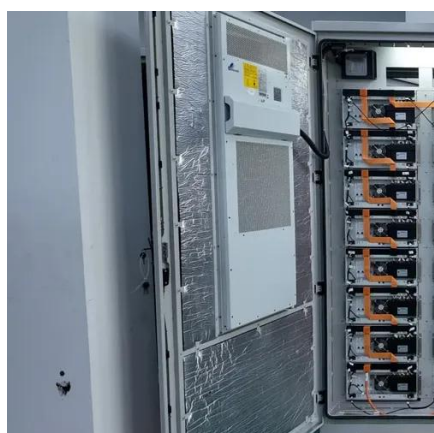

forum.huawei