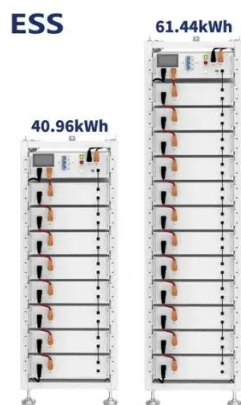

This approach opens up base station resources, transforming them from communication stations into social stations that maximally utilize resources. In 2019, Huawei's 5G Power solution won ...

[Huawei Integrated Outdoor Power Cabinet Assembly Cabinet](#)

With high quality, favorable price, thoughtful service, we are trying utmost to give you a pleasant and satisfactory experience of contacting with us. Our products has been shipped to Russian, ...