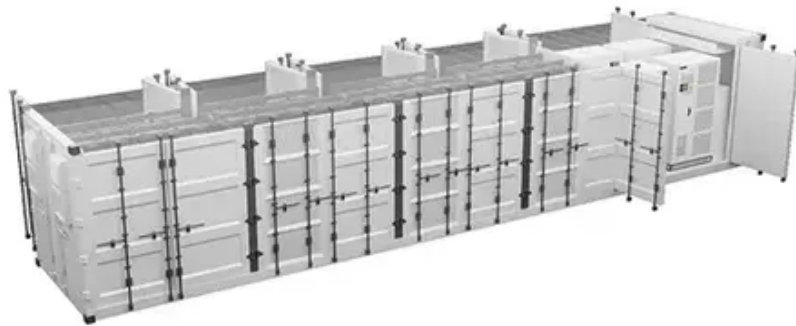

Huawei outdoor base station power cabinet

Overview

What is a Huawei outdoor power system?

The ultra-lean structure enables 1 blade per site while keeping reliability, helping cut TCO and carbon emissions. Huawei outdoor power solutions are designed for carrier ICT sites. The all-in-one system supports multiple input (grid/PV/genset) and output (12/24/48/57 V DC, 24/36/220 V AC) modes.