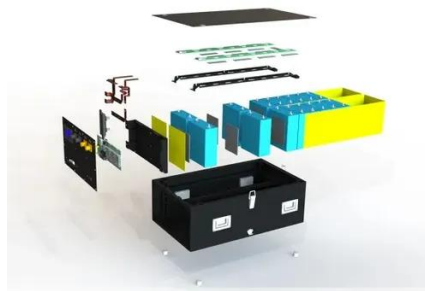

We're sorry but web site doesn't work properly without JavaScript enabled. Please enable it to continue. Loading