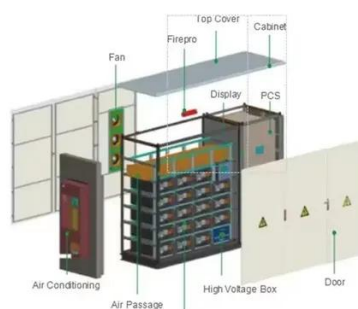

Energy Storage System Products List covers all Smart String ESS products, including LUNA2000, STS-6000K, JUPITER-9000K, Management System and other accessories product series.