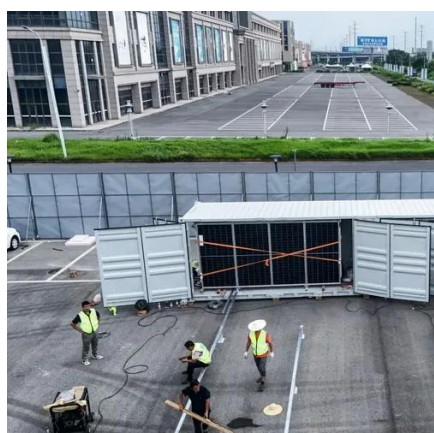

[Efficient Energy Storage Solutions , GSL Energy ...](#)

GSL Energy offers advanced battery storage systems and solar batteries for residential, industrial, and commercial use. As a leading LiFePO4 battery ...