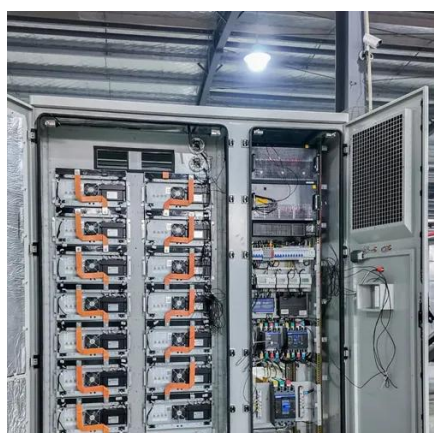

Battery Cabinet