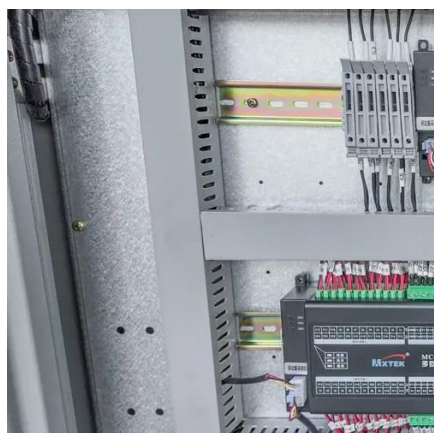

Huawei BTS 3900

One of the most compact indoor macro base stations in the ...

[Site Power Solutions & Facility , Huawei Digital Power](#)