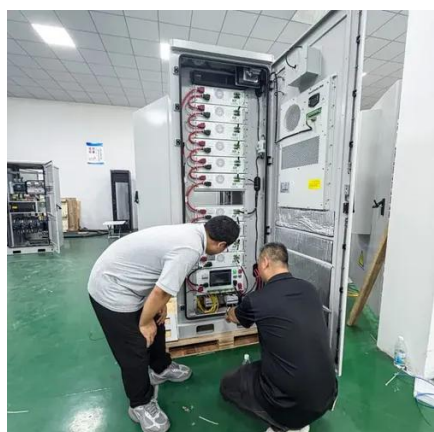

The base station power cabinet is a key equipment ensuring continuous power supply to base station devices, with LLVD (Load Low Voltage Disconnect) and BLVD (Battery Low Voltage ...

HUAWEI BTS 3900 CABINET INDOOR MACRO BASE STATION

The base station power cabinet is a key equipment ensuring continuous power supply to base station devices, with LLVD (Load Low Voltage Disconnect) and BLVD (Battery Low Voltage ...