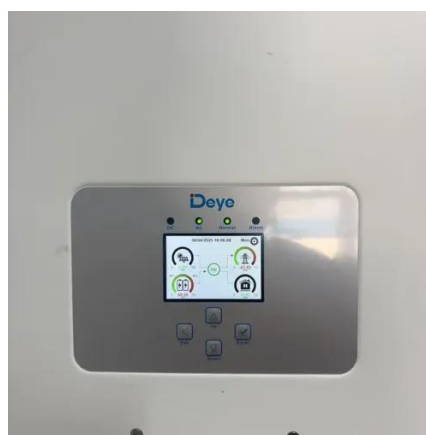

How to use cabinet solar charging in nuku alofa

[NUKU ALOFA ENERGY STORAGE CABINET](#)

This guide provides step-by-step instructions on how to install your R-BOX-OC outdoor solar battery cabinet, including site selection, assembly, wiring, and system testing. [pdf]

[NUKU ALOFA INDUSTRIAL AND COMMERCIAL ENERGY ...](#)

Why should you choose Huijue energy storage cabinet? As a leading innovator in advanced energy systems, Huijue ensures that this cutting-edge system seamlessly supplies sustainable ...

[Nuku alofa new energy storage charging pile ranking](#)

A charging pile, also known as a charging station or electric vehicle charging station, is a dedicated infrastructure that provides electrical energy for recharging electric vehicles (EVs).