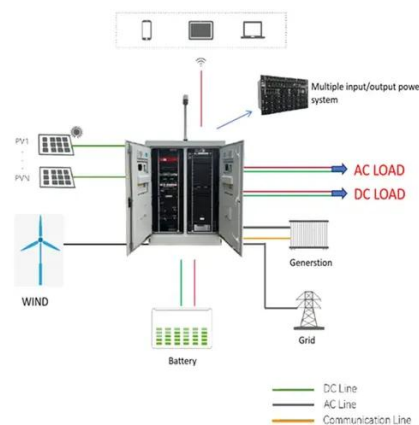

[Turn On or Off Enhance Pointer Precision in Windows](#)

How to Turn On or Off Enhance Pointer Precision in Windows Enhance pointer precision is a form of pointer acceleration that determines how fast the pointer moves in ...