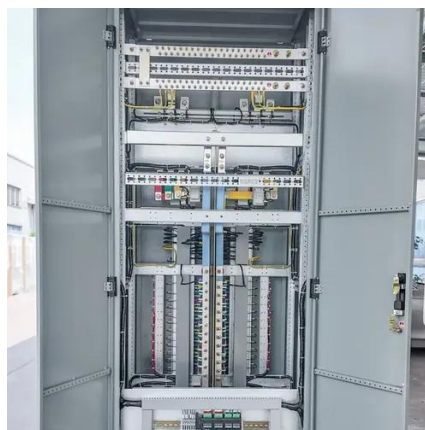

[Battery Storage Cabinets: A Comprehensive Buyer's Guide](#)

Learn how to choose the best battery storage cabinets with safety, compatibility, and durability in mind. Maximize performance and protect your energy system.

[2025 Battery Box Guide: Safety, Smart Features & Selection](#)

Choose the right battery enclosure in 2025. Our guide covers materials, smart tech, IP ratings, and best practices for solar, marine & home energy storage.

[The Ultimate Buying Guide: Unveiling the Secrets to Choosing the](#)

In conclusion, choosing the perfect energy storage cabinet requires careful consideration of your energy needs, battery technology, safety features, brand reputation, and cost - benefit analysis.

[Battery Cabinet, Battery Storage Cabinet, Battery Bank Rack](#)