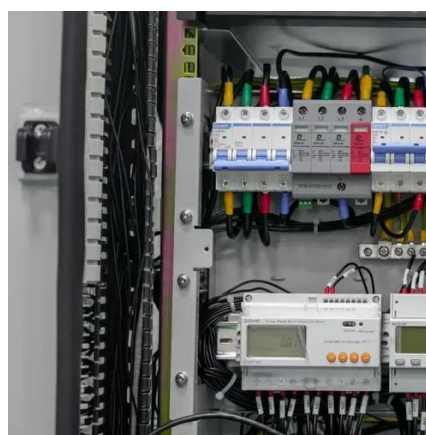

4D Battery

A Group 4D battery is a common battery used to power appliances in RVs and to store power for solar power systems. If you ...