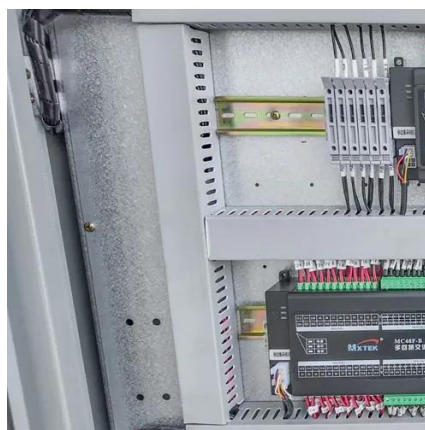

[The 5 Best RV Deep Cycle Batteries (Reviews For 2025)](#)

A gel battery, or gel cell, is a sealed and valve-regulated lead-acid deep cycle battery. It has a gel electrolyte and doesn't have to be placed upright like the flooded batteries.