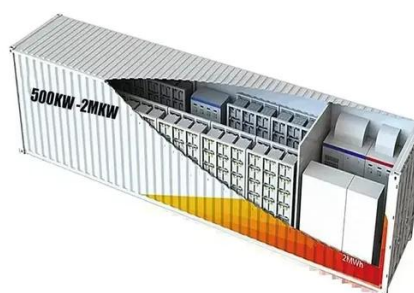

Engineered for use with most type of battery terminal models, these cabinets can fit a wide variety of applications. This solution is completely ...