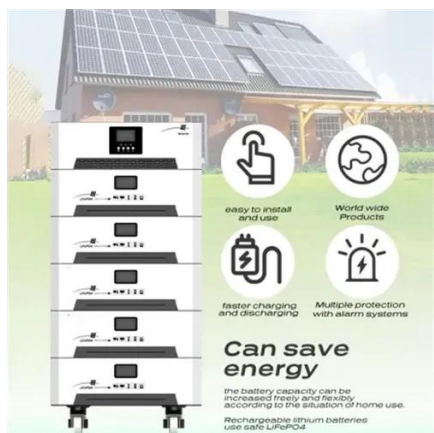

IEA_batt_000310.PDF

This battery guide is intended for a wide use also close to the end customers to increase the hands on battery knowledge and thereby increase the system reliability and reduce the ...