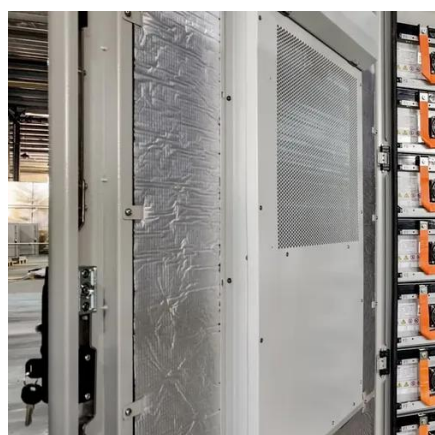

[How Much Does It Cost to Replace an Oil Sensor?](#)