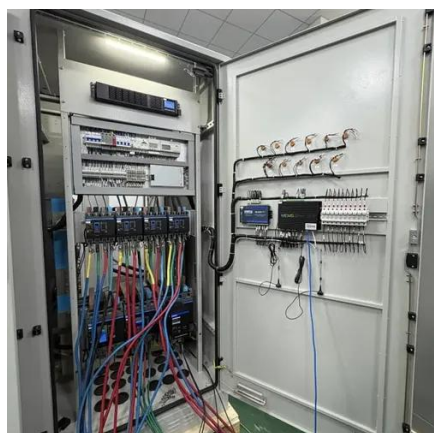

[SUHN2 Hand Needle Detector Machine price in ...](#)