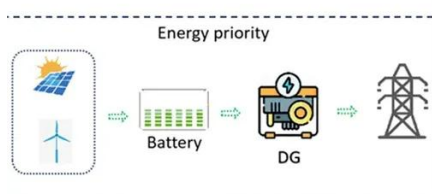

[Kempower charging power units](#)

Introduction Disclaimer on products and services
Information about the warranty Information about
the manufacturer Recycling Safety Symbols used
in the instructions Common risks ...

[200kW, 1200V, 250A DC-DC Cabinet](#)

The unit is a bidirectional 200kW / 1200V DC/DC power converter cabinet solution. As a combined buck/boost air-cooled converter, it can be set up in either charging or ...

[Bluesun New Generation Cabinet 200kw 500kw Solar Energy ...](#)

Bluesun New Generation Cabinet 200kw 500kw Solar Energy System Suitable For Factory Hotel Commercial Building, Find Complete Details about Bluesun New Generation Cabinet 200kw ...

[Neptune STS& ATS Cabinet](#)