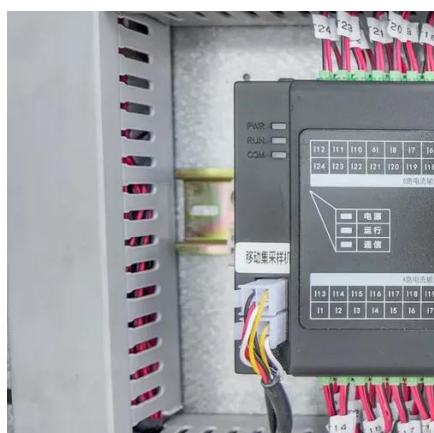

[Utility Cabinets , nVent HOFFMAN](#)