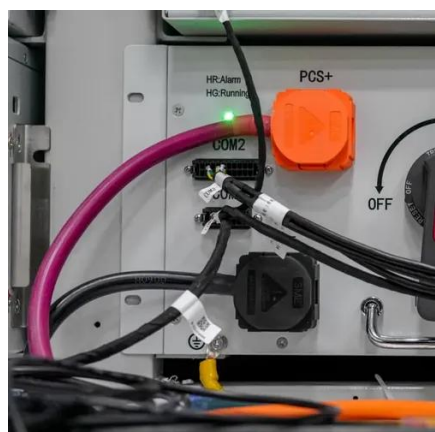

[40 kVA / 40 kW 3 Phase Battery Backup UPS And ...](#)

40 kVA / 40 kW Advanced Digital 3 Phase Battery Backup Uninterruptible Power Supply (UPS) And Power Conditioner With Surge Protection. ...

[Electrical Cabinet MINI-CAB Outdoor Single-phase ...](#)

Our Single-phase Vac electrical cabinet with SPD for industrial ...