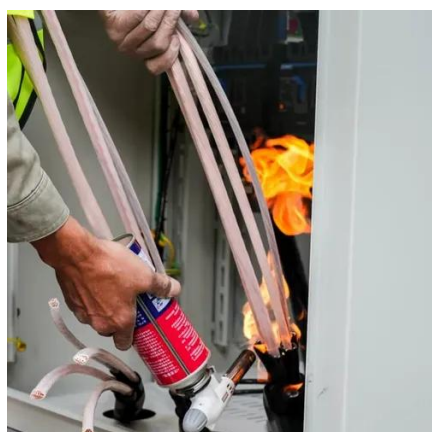

[Current Transformer Cabinet On Erickson Electrical Equipment Co.](#)

Spec sheets for utility-approved cabinets available upon request. For Product Specs and Catalog Numbers see Download Attachments. All CT cabinets are "bussed / lugged" with CT mounting ...

Residential

200/600 Ampere , Single & Three Phase , 15, 25 & 35 KV , 2 Through 4-Way Junctions

[Current Transformer Cabinet On Erickson Electrical Equipment Co.](#)

Browse Current Transformer Cabinet in the Erickson Electrical Equipment Co. catalog including Current Transformer Cabinet 400A - 4000A WALL MOUNT, Current Transformer Cabinet 400A ...

[Single Phase Primary Cabinets, Two Phase Primary Cabinets, Three Phase](#)