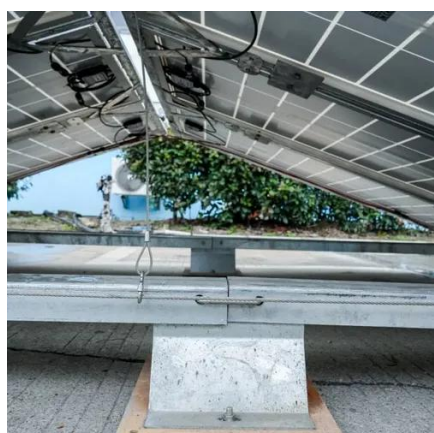

[AZE Server Rack Cabinet, 42U, White, 1992H x 600W x 1200D ...](#)