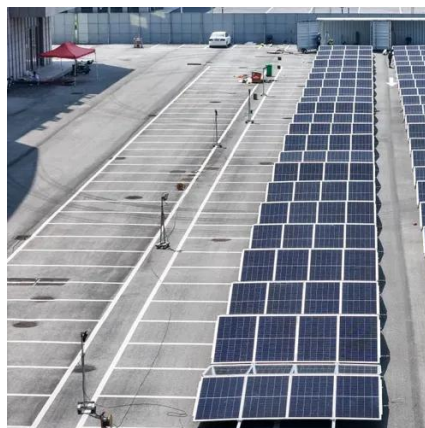

[Prism PI 42u 800mm Wide x 1000mm Deep Server ...](#)

Prism's 42U 800 x 1000mm PI Server Rack is manufactured from 2mm ...

[27RU 1000mm Deep X 600mm Wide Rack ...](#)

The 27RU 1000mm Deep X 600mm Wide Rack Cabinet is a cost-effective server rack designed for maximum performance of your equipment, with ...

[42RU 1000mm Deep X 600mm Wide Rack Cabinet](#)