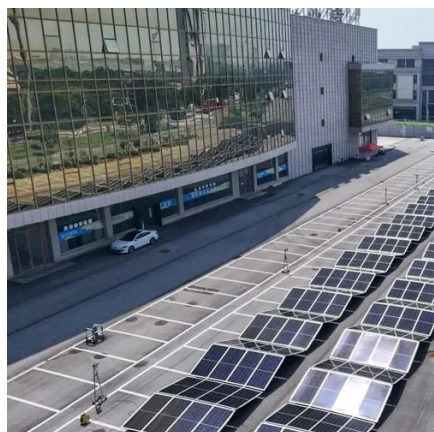

[China Outdoor Telecom Enclosure & Weatherproof](#)

...

China leading provider of Outdoor Telecom Enclosure and Weatherproof Telecom Enclosure, TIANJIN ESTEL ELECTRONIC SCIENCE AND ...