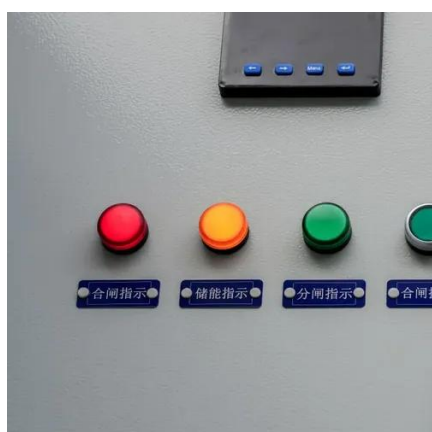

Charles Industries offers Telecom Cabinets & Enclosures, providing reliable, weather-resistant solutions for housing and protecting telecom infrastructure. Enquire now!