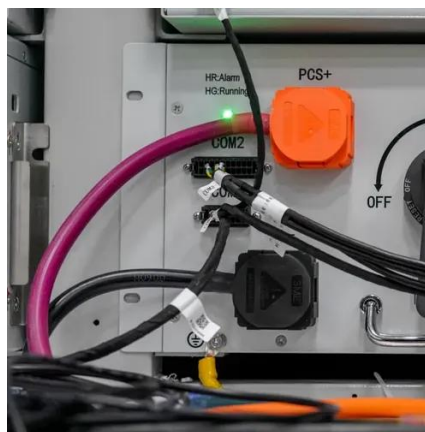

### [Docking Systems for Drone and UAVs](#)

A landing self-charging drone station that allows autonomous charging of drones without manual intervention. The station has a charging pile inside a base and a magnetic ...