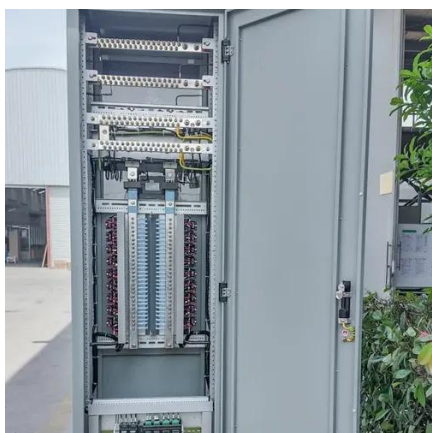

Our team of experts can help you find the perfect generator for your needs, whether you're looking for a home generator, a whole house generator, or a backup power system. We offer a wide ...

Generator

Generator Various Supply Performance Models tailored to various environments, stable operation in harsh conditions Diverse Supply ...

[Generac CT02224GNAN Parts & Diagrams](#)

Repair parts and diagrams for CT02224GNAN - Generac 22kW Home Standby Generator (SN: 1610V39641 - 1610V39641) (2010)

[Generator Enclosure Kit](#)

RCS Electrical Services is your expert generator enclosure kit provider and installer. Contact us for all your generator repair, service, and installation ...

GP38-2