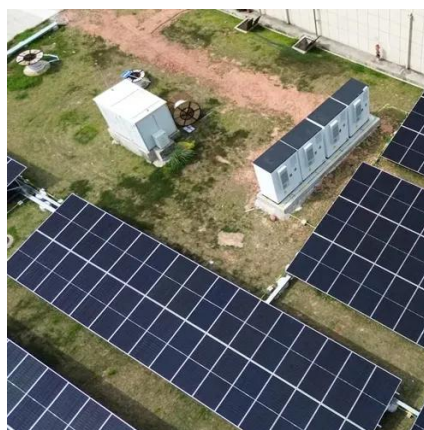

[Serveredge 27RU 800mm Wide & 800mm Deep Fully Assembled ...](#)

Serveredge CBN-27RU-88FS fully assembled rack enclosure is a perfect solution for securely storing your high-density server & standard rack mount equipments in data centres and ...