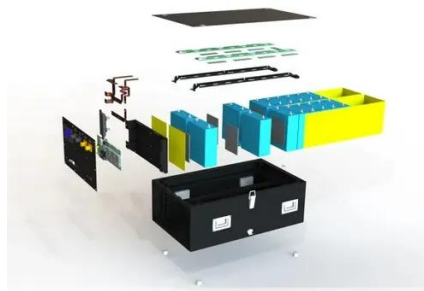

The mounting rail depth is marked and adjustable in 10 mm increments between 6 and 21.5 inches deep. Glass front and French rear doors improve airflow. Quick-release, locking side ...

[18U 800mm Depth Server Rack](#)

Optional heavy duty wood top, LCD arm, and feet can be equipped with the rack for easy maintenance. These stylish open racks are optimized for small business, research institutions, ...