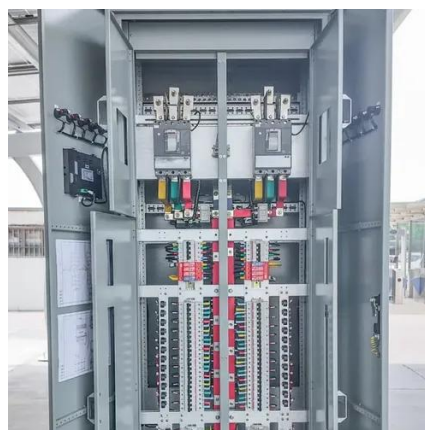

[42U Server Rack Cabinet, 800mm depth, Glass ...](#)

Our 42U server rack cabinet has a glass front and perforated French rear ...