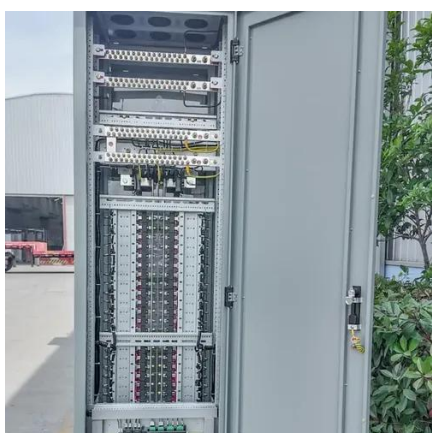

[ShowMeCables 42U Server Rack Cabinet, 800mm](#)

...