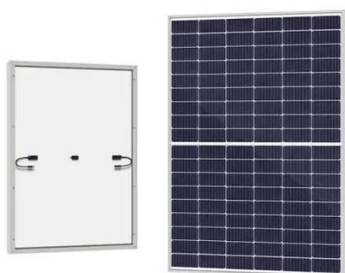

Next time your latte machine survives a brownout, thank energy storage innovations. Belmopan's system could keep your espresso flowing through a zombie apocalypse - though we hope to ...

[Off-grid energy storage at belmopan power plant](#)

Abstract: This paper presents the updated status of energy storage (ES) technologies, and their technical and economical characteristics, so that, the best technology can be selected either ...

[BELMOPAN BATTERY INDIVIDUAL STORAGE CABINET](#)

Energy storage cabinet battery 23a12v What type of battery is a 23A 12V battery? A 23A 12V battery is an alkaline specialty battery, designed for remote control purposes. It is widely used ...

[BELMOPAN CANADA ENERGY STORAGE STATION](#)

Liquid-cooled energy storage lithium iron phosphate battery station cabinet Ranging from 208kWh to 418kWh, each BESS cabinet features liquid cooling for precise temperature control, ...

[Belmopan rental liquid cooled energy storage battery price](#)