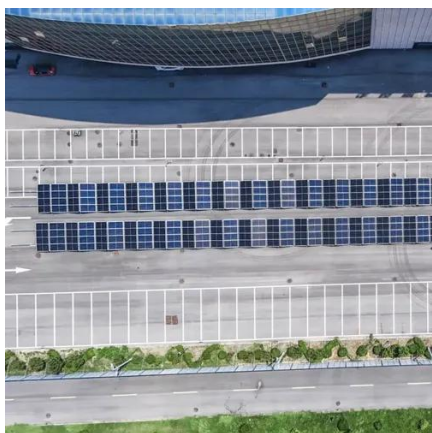

Expandable modular outdoor cabinets for mining