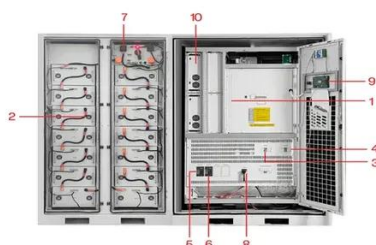

Crypto Mining Containers , Indoor/Outdoor ...

Our mining infrastructure is completely customizable and modified to your needs. We can start as small as a 1MW array, and you can always add ...

- 1 PCS Module
- 2 Battery room
- 3 Grid side circuit breaker
- 4 Load side circuit breaker
- 5 OPV1 side circuit breaker
- 6 OPV2 side circuit breaker
- 7 High Volt Box
- 8 BAT side circuit breaker
- 9 LCD display screen
- 10 MPPT