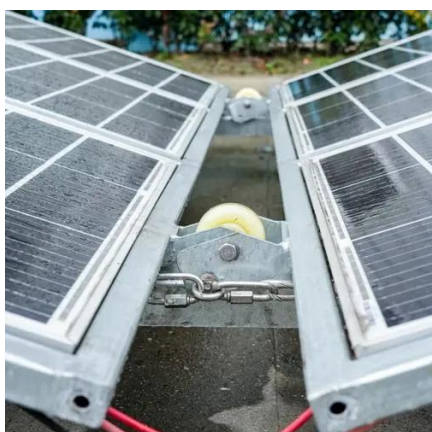

[Sunzout Modular Outdoor Kitchen - Sunzout Outdoor Spaces LLC](#)

Modular cabinets, island bases, and panel systems create fully customizable layouts that integrate built-in grills, outdoor refrigerators, and sinks for seamless alfresco cooking. Commercial ...