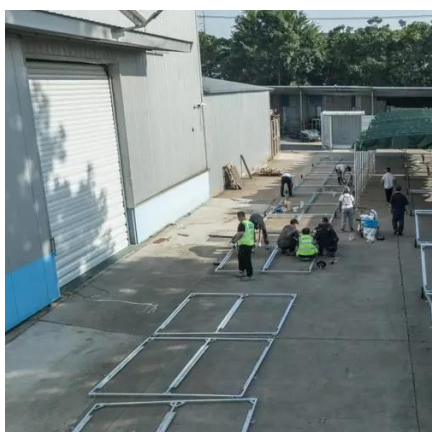

[Outdoor Kitchen Cabinets](#)

Browse our selection of outdoor kitchen cabinets, available in various cabinet models. Made in the USA from weatherproof HDPE.