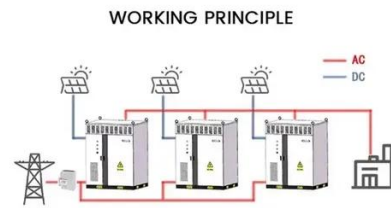

Step-up substation is designed as box type and specially for new energy generation industry, which can adjust the low voltage from inverter station to high voltage and then run in power