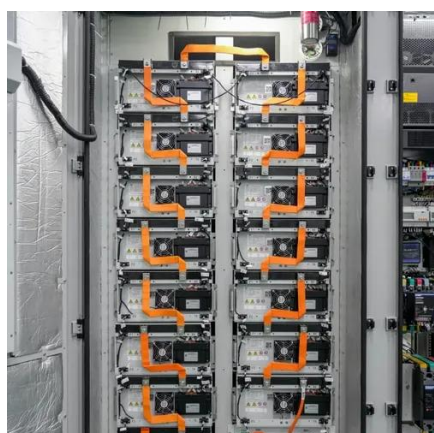

Discover our range of high-quality European electrical boxes for reliable and efficient wiring solutions. Durable, waterproof, and customizable options available.

[Quality European Substation 100kVA-500kVA for Import and ...](#)

Quality European Substation 100kVA-500kVA for Import and Distribution, Find Details and Price about European Pre-Installed Substation Outdoor Pre-Installed Substation from Quality ...

[Compact Prefabricated Containerized Outdoor Cabinet Power ...](#)

High-voltage tapping range of $\pm 5 \times 2.5\%$ or $\pm 2 \times 2.5\%$ is available on request. 2. Performance parameters of other capacity specifications can be determined by both users and manufacturer ...

[100-2500kVA Stainless Steel Advanced New Energy High ...](#)

100-2500kVA Stainless Steel Advanced New Energy High-Performance Step up Transformer European Substation, Find Details and Price about Substation Transformer Substation from ...

Energy