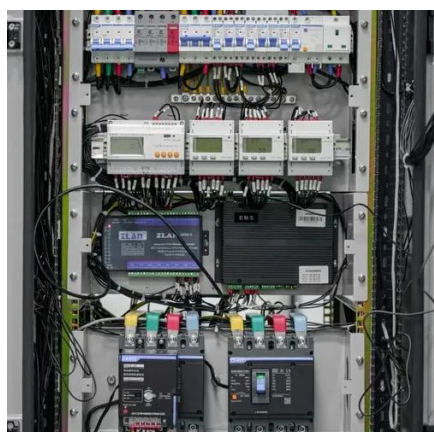

The cabinet style transformer substation is a power distribution device composed of 3 parts : high voltage switchgear, power transformer, low voltage switchgear.