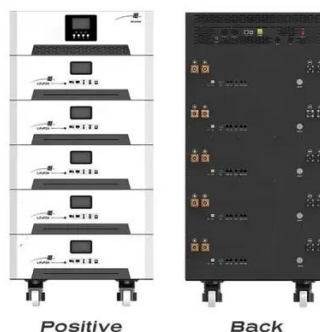

[Compact Transformer Prefabricated Outdoor Cabinet Power ...](#)

Compact Transformer Prefabricated Outdoor Cabinet Power Distribution Equipment European Substation, Find Details and Price about Prefabricated Substation Transformer Compact ...