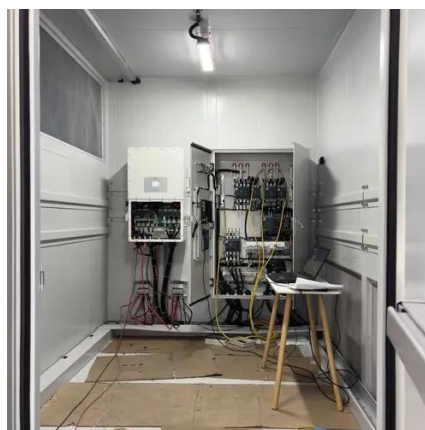

[Tripp Lite 47U Deep & Wide Server Rack, Euro-Series](#)

This 47U server cabinet comes fully assembled for quick and easy deployment with pre-installed casters that let you maneuver it over a level, smooth, stable surface and through a standard ...