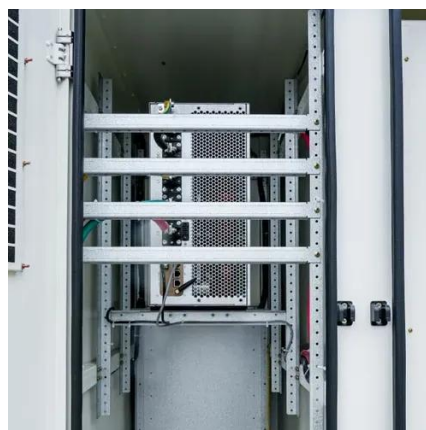

SRX47UBDPWD

This SmartRack 47U server rack is designed for network wiring closets, retail locations, classrooms, back offices and other areas with essential rack-mount IT equipment.

[Shop Davis Legend (SHARKRACK) , SCB0347U810](#)

Weve got SHARKRACK 800 X 1000 PREMIUM SERVER RACK 47U at wholesale prices at Wholesale Electrical Supplies | Ideal Electrical - Register Now!