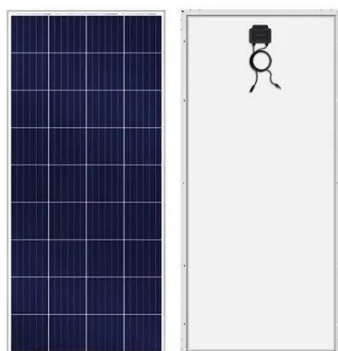

...

SUPPORT REAL-TIME ONLINE
MONITORING OF SYSTEM STATUS

[GSL ENERGY Commercial and Industrial Storage Systems ...](#)

The GSL ENERGY 215kWh 768V Outdoor Cabinet ESS is an advanced energy storage power system that integrates power modules, batteries, intelligent cooling, fire protection, dynamic ...