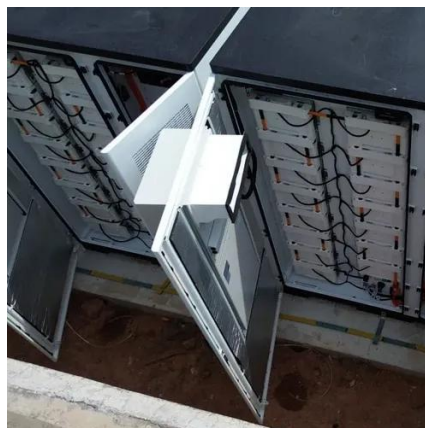

[ESS-GRID Cabinet Brochure EN-250106](#)

The ESS-GRID Cabinet series are outdoor battery cabinets for small-scale commercial and industrial energy storage, with four different capacity options based on different cell ...