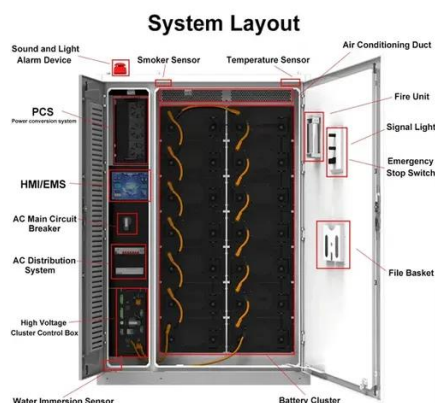

[2026 Lexus ES Prices, Reviews, and Pictures](#)

The 2026 Lexus ES is all-new and, wow, it's a huge departure from the ES we know and love. Get all the details of what's new here. ...