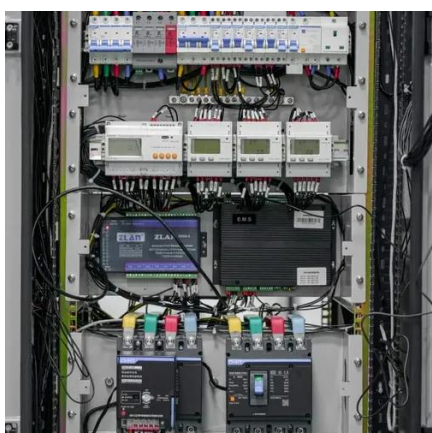

[All in One Cabinet 200kwh 215kwh 233kwh Energy Storage ...](#)