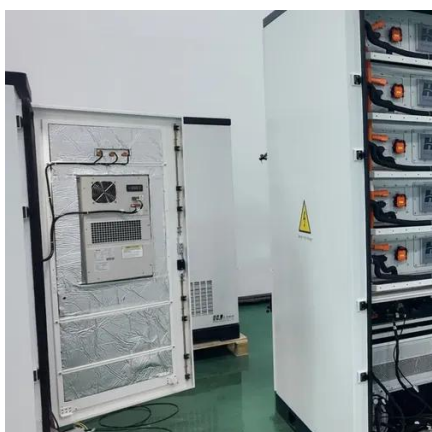

Commercial Energy Storage System with Advanced Fire Protection 100kwh 200kwh All-in-One LiFePO4 Battery Cabinet IP55, Find Details and Price about Commercial ...

[200KWh Outdoor Cabinets energy storage system](#)

Our 200KWh outdoor cabinet energy storage system works with PowerNet outdoor control inverter cabinets for modular expansion. This means you can meet the needs of large-scale ...

[200kwh Lithium Battery Indoor and Outdoor Industrial and ...](#)

Energy Management: By shifting loads and optimizing energy distribution, these commercial battery backup systems enhance energy efficiency and achieve more effective ...

[200kwh Lithium Outdoor LiFePO4 Battery Outdoor Cabinet with Inverter](#)

200kwh Lithium Outdoor LiFePO4 Battery Outdoor Cabinet with Inverter Energy Storage System, Find Details and Price about Outdoor Battery Cabinet 200kwh Lithium ...

[All in One Cabinet 200kwh 215kwh 233kwh Energy Storage ...](#)