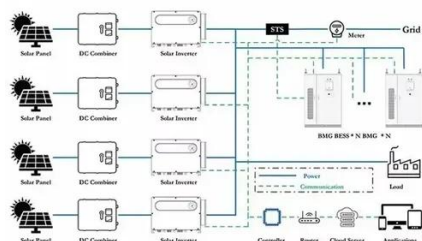

[42U SERVER RACK CABINET, 1000MM DEPTH ...](#)

This stylish and secure 19" rack-mount cabinet protects your investment in computer equipment against environmental elements heat and dust. It ...

[Serveredge 45RU 600mm Wide & 1000mm Deep](#)