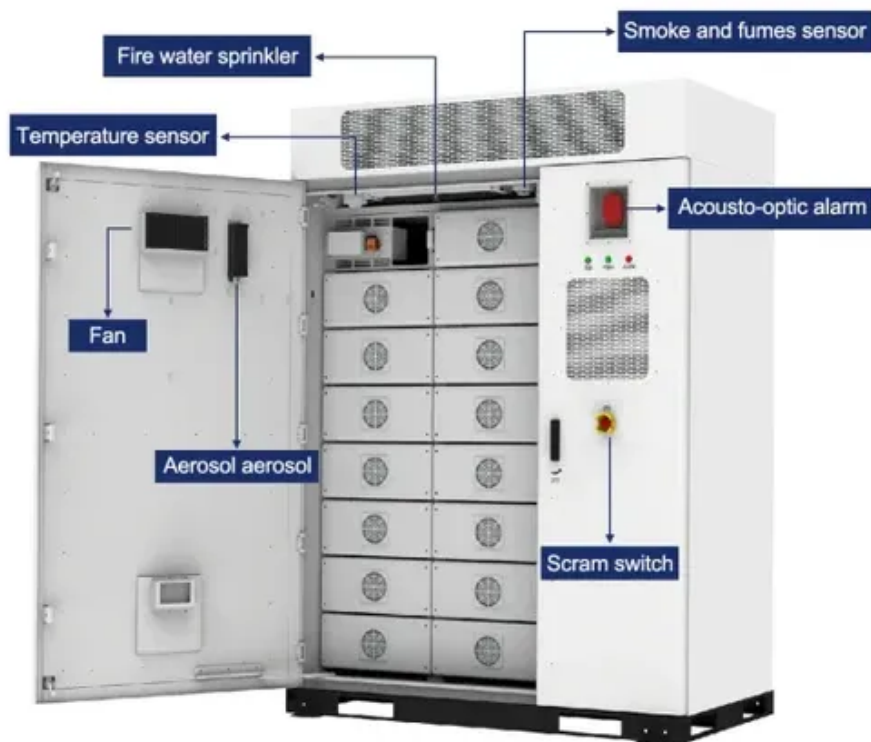

Emergency server rack with 1000mm depth warranty guaranteed

Overview

Sysracks' SRF1000 is a series of professional-grade floor cabinets in dimensions 18U to 42U in height and 1000 mm or 39 in-depth. Its sturdy designs provide safe storage for active and passive servers and telecommunications equipment in offices and closed industrial premises.