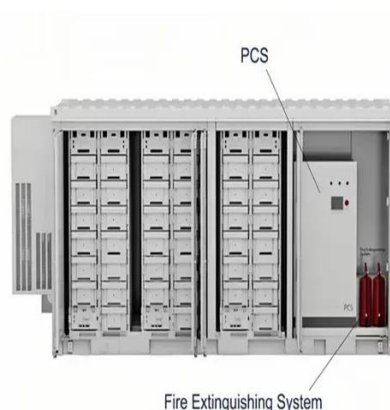

[Server, Network, & Data Center Racks, Cabinets, ...](#)

Browse server, network, & data center racks, cabinets, shelves, & cable managers from a premier manufacturer of high-quality, scalable IT solutions.

[Server, Network, & Data Center Racks, Cabinets, & Accessories](#)

Browse server, network, & data center racks, cabinets, shelves, & cable managers from a premier manufacturer of high-quality, scalable IT solutions.