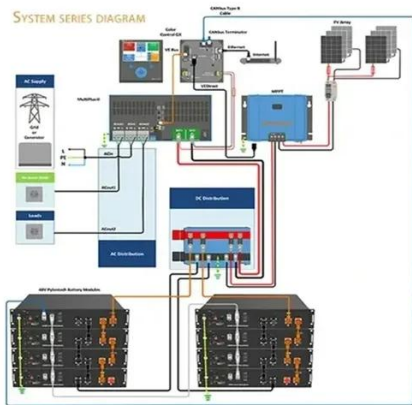

Emergency data center cabinets 1000mm deep