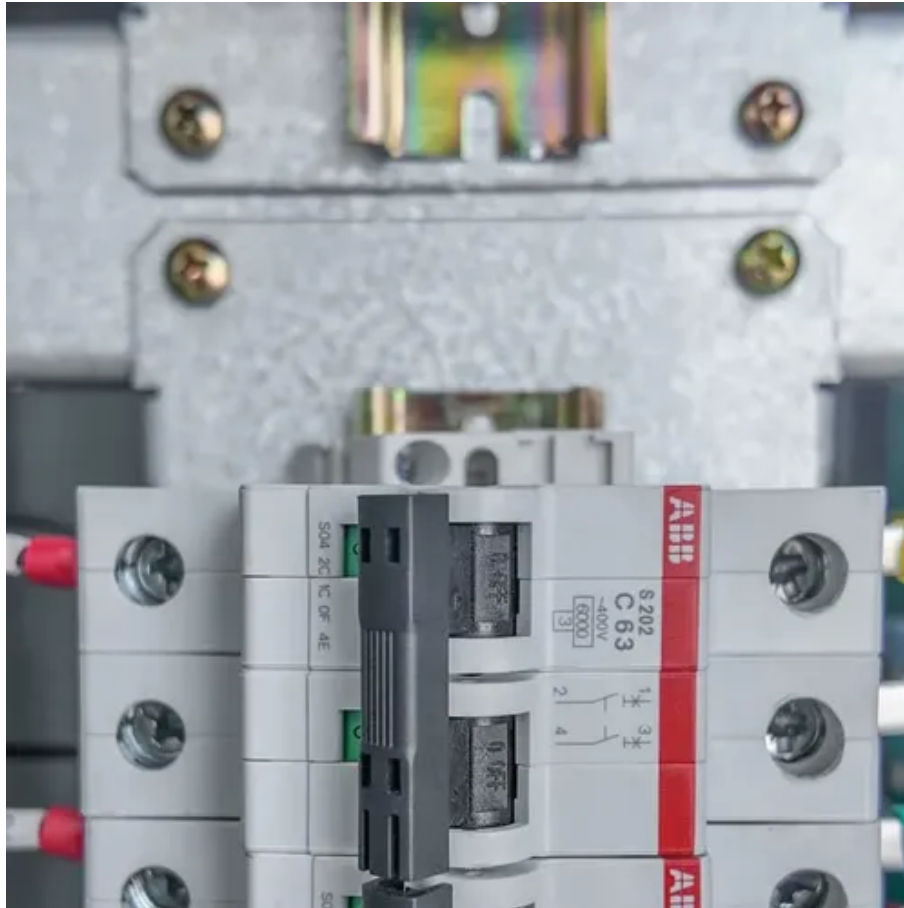

Emergency User Cabinet 1000mm Depth Quotation