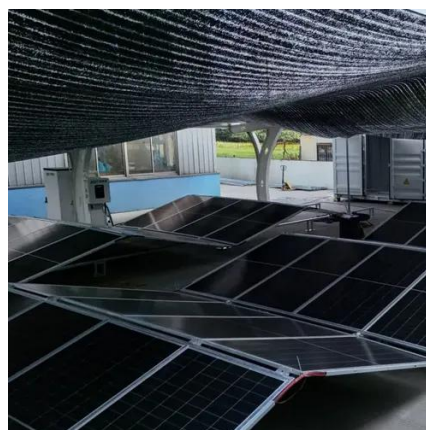

[iStarUSA WN1510 15U 1000mm Depth Rack-mount Server Cabinet](#)

Buy iStarUSA WN1510 15U 1000mm Depth Rack-mount Server Cabinet with best in class customer service and fast shipping at SabrePC.

[ShowMeCables 42U Server Rack Cabinet (White).](#)

Our 42U server rack cabinet has a perforated front and French rear doors to facilitate airflow. Quick-release, lockable side panels allow for easy ...