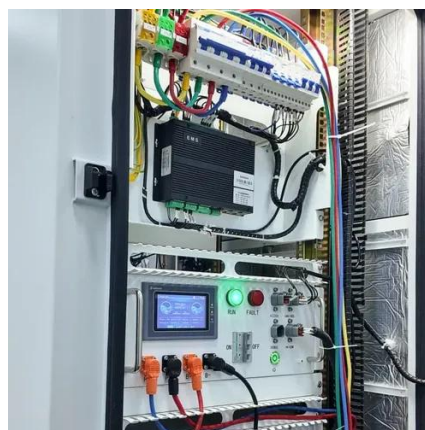

[How to Choose the Right Server Rack: Depth, U-Height, and ...](#)

Depth Analysis: 600mm vs 800mm vs 1000mm
Server rack depth is the measurement from front
to rear, and it directly affects how well your
equipment fits and how you manage airflow and ...

[iStarUSA WN4210 42U 1000mm Depth Rack-mount Server Cabinet ...](#)

Universal Fit to Rackmount Chassis - Double Rear
Doors Provide Convenience - Take Less Space to
Open - Easy Cabling Management - Fully
Adjustable Rails