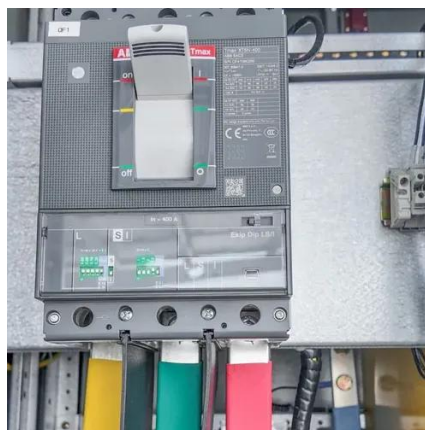

Meet the EcoStruxure Micro Data Center C-Series (6U Wall Mount). The 6U Wall Mount Micro Data Center is an innovative new way to deploy IT at the Edge. The unique vertical design ...

DATA CENTER 2025

The Journey Continues Two major developments are driving the future of the data center industry: more distinct segmentation in data center types and the growth of edge computing. This is the ...