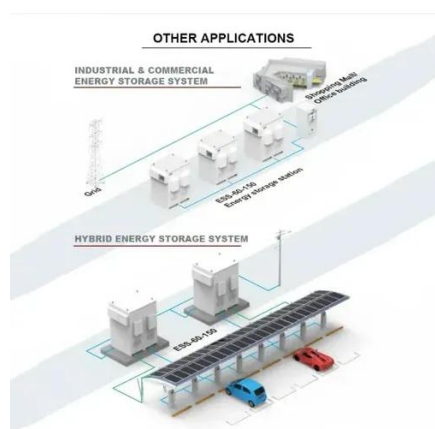

[Global Infrastructure Regions & AZs](#)